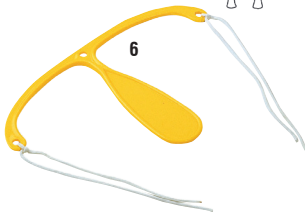

3. NEW Veterinary Gloves x 100
 Multi-purpose gloves for farmers & veterinarians. Length: 90 cm. Thickness: 25 micron=0,025mm. **£14.95**

4. Syringe with Probe - 150ml
 For administering liquid feed to lambs. Incl. 40cm flexible probe. Syringe has printed measurement scale. **£5.95**
Spare Probe £4.45

6. Ewespoon
 For ewes who are prolapsing. Can also be used alongside a prolapse harness. Features an extra tying position for stability. **£3.95**

7. Sheep Marking Spray
 High quality, colourful & fast drying formula. Washes out easily after shearing. For rapid marking of sheep. 500ml. Available in red, green or blue **£6.95**