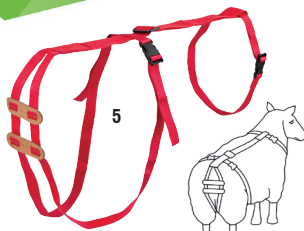

3. NEW Veterinary Gloves x 100
 Multi-purpose gloves for farmers & veterinarians. Length: 90 cm. Thickness: 25 micron=0,025mm. **£14.95**

4. Syringe with Probe - 150ml
 For administering liquid feed to lambs. Incl. 40cm flexible probe. Syringe has printed measurement scale. **£5.95**
Spare Probe £4.45

5. Prolapse Harness for Sheep
 Polyamide belt with clip closure & soft leather inserts to prevent the occurrence & escalation of prolapsing. Enables birthing process to continue normally. Rot-proof. **£18.95**