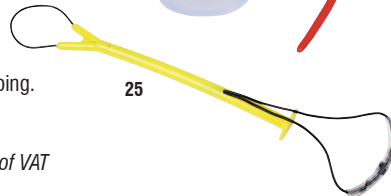

20. Cover for Lamb Bucket

£4.25

21. Replacement Sucker (6)

£3.75

22. Replacement Valve (6)

£4.95

23. Mounting Bracket

£1.95

24. Roslam Reviver
Sealed bottle for tube feeding liquids to lambs. £14.95

24

25. Lambing Aid
Easy to sterilise, plastic construction Aids difficult lambing. £5.95

25

All prices shown are inclusive of VAT